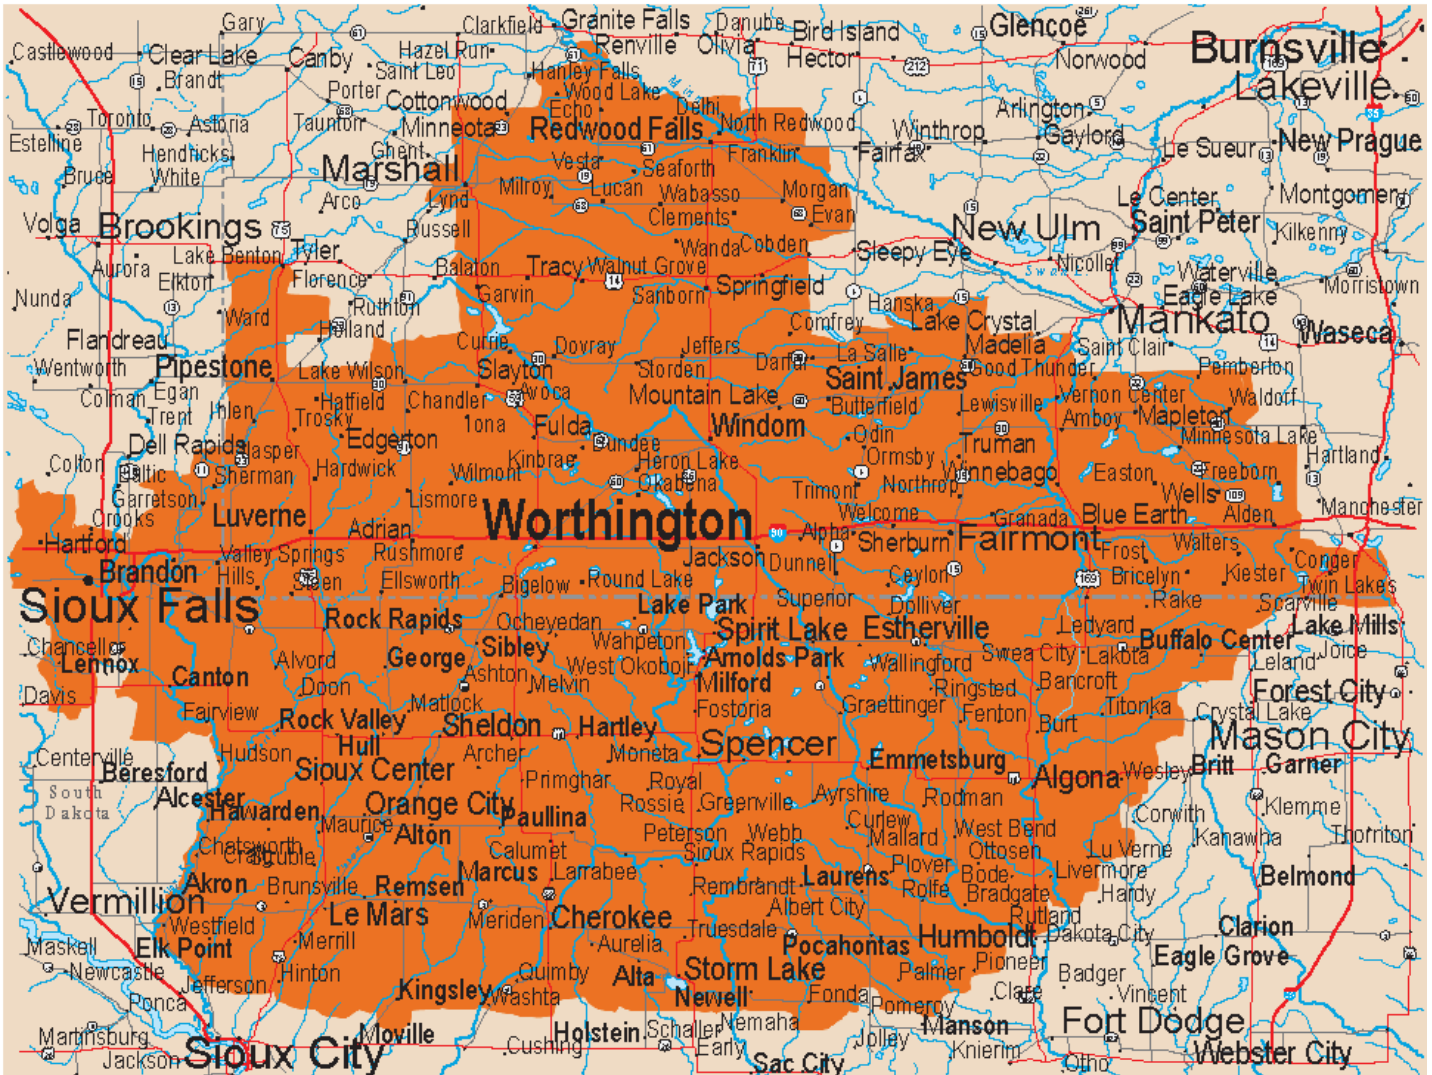

local delivery service

Worthington

866.465.5263 toll-free

507.847.2686 fax

hollandregional.com

Worthington Local Service Area

Local Service Pallet Pricing

Pallets	Charges	Pallets	Charges	Pallets	Charges
1	\$ 87	5	\$ 296	9	\$ 440
2	\$ 157	6	\$ 329	10	\$ 488
3	\$ 228	7	\$ 362	11 to truckload	\$ 674
4	\$ 263	8	\$ 398		